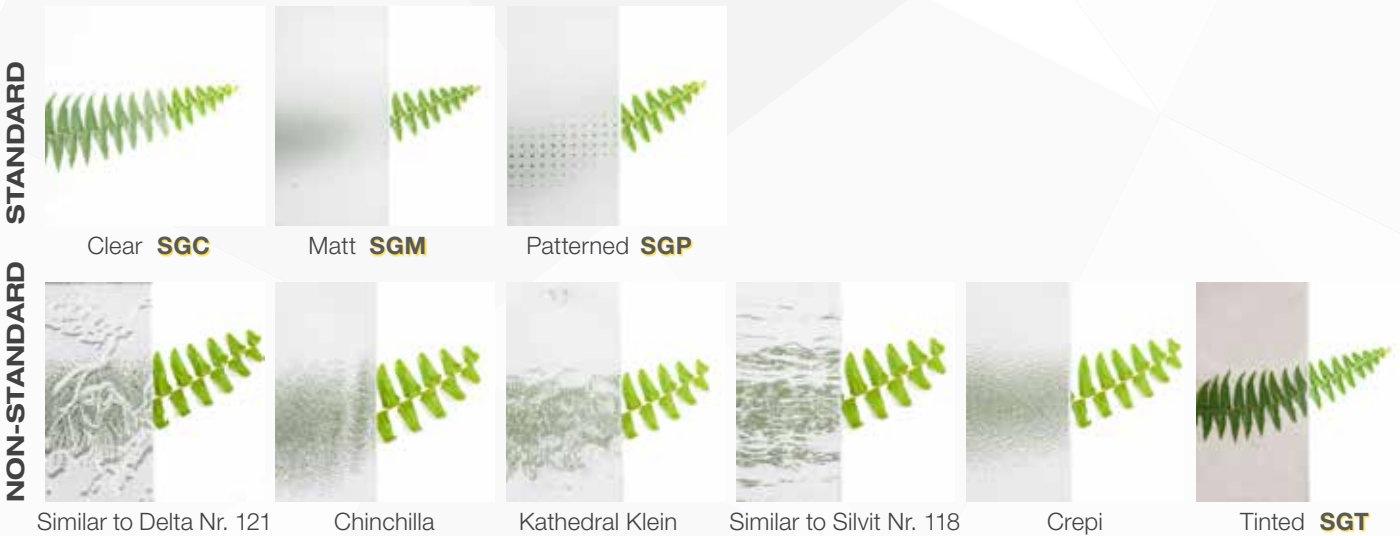

✓ Glazing options