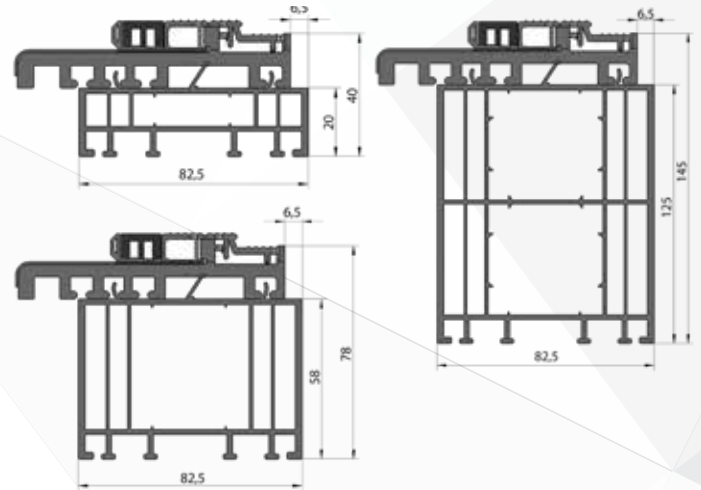

✓ **Add-on bottom profiles**

Available heights:
20 mm, 58 mm and 125 mm