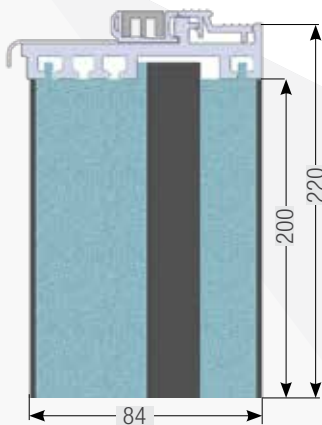

✓ **Add-on bottom profiles**

Available heights:
20 mm, 58 mm and 125 mm