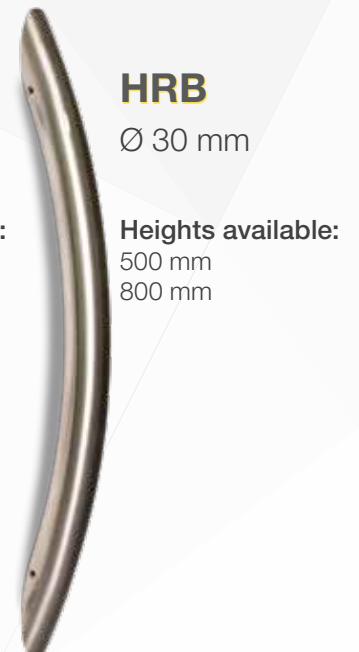

Heights available:
500 mm
800 mm
1200 mm
1400 mm
1600 mm

H90R

Ø 30 mm
90°

Heights available:
500 mm
800 mm
1200 mm
1400 mm
1600 mm
1800 mm

H90S

30x20 mm
90°

Heights available:
500 mm
800 mm
1200 mm
1400 mm
1600 mm
1800 mm

H90S40

40x10 mm
90°

Heights available:
500 mm
800 mm
1200 mm
1400 mm
2000 mm

H90S40B

40x10 mm
90°

Heights available:
500 mm
800 mm
1200 mm

H90RB

Ø 30 mm
90°

Heights available:
500 mm
800 mm
1200 mm
1400 mm
1600 mm

HRB

Ø 30 mm

Heights available:
500 mm
800 mm

HS
Height available:
1000 mm

H90WD
Heights available:
800 mm
1200 mm
Colours available:
Gold Oak
Old Oak

IH
Size available:
(500x130 mm)

IH-ALU
Sizes available:
500 mm 1400 mm
800 mm 1600 mm
1200 mm 1800 mm

✓ Lever and knob handles

HL-W (White)

HL-B (Black)

***HK-W** (White)

***HK-B** (Black)

HLA (Aluminium)