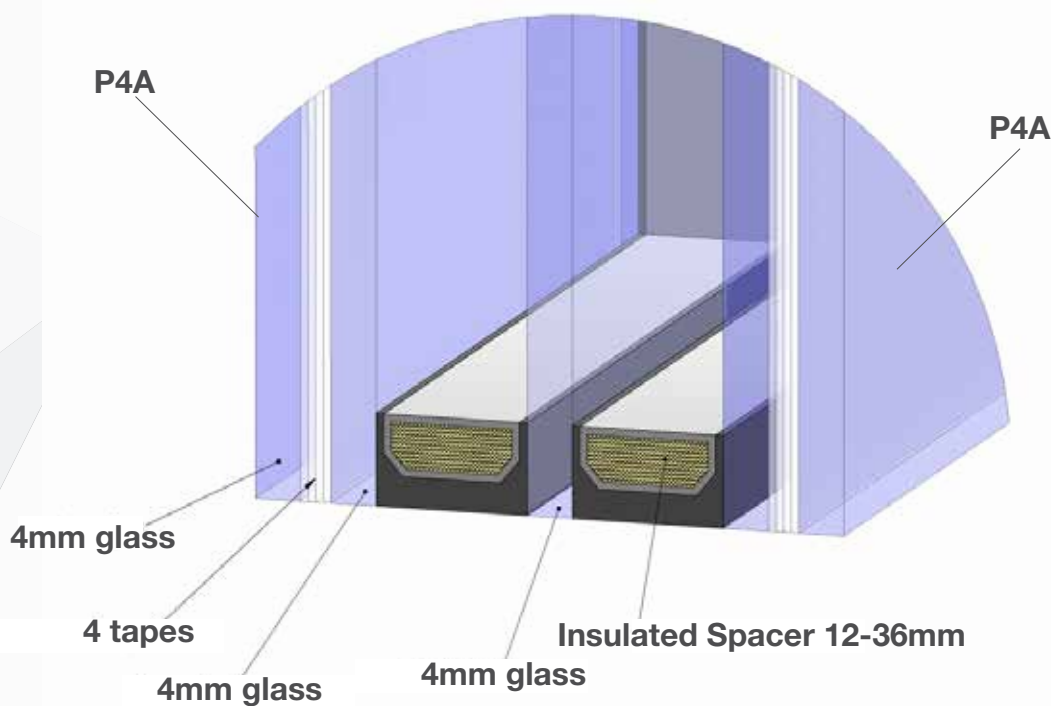

HLS 11 (Aluminium)

HLS 12 (Stainless steel)

*In pairs only (inside/outside).

✓ **Triple safety glazing**

Triple glazing on door leaves and side elements. Safety glass P4A outside and inside.

✓ Keypads

EKEY keypads are secure and easy to operate.