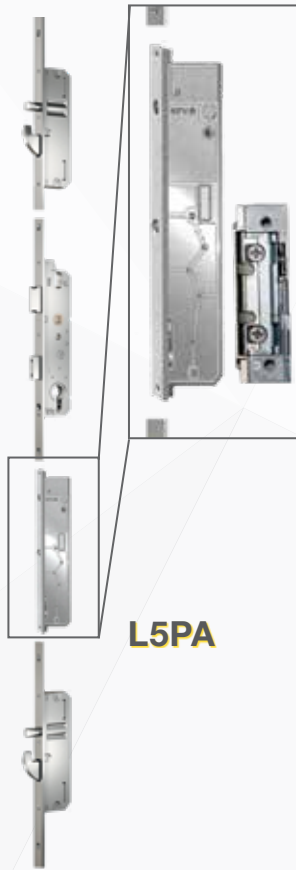

L3P

L5P

L3P+D&N

L3P+D&N+EM

L5PMA

L5PM

L5PA

**L5P+
panic
funktion**

✓ Escutcheons

You can choose from five stainless steel escutcheons.

✓ Stainless steel pull handles

H45R

Ø 30 mm
45°

Heights available:
500 mm
800 mm
1200 mm
1400 mm
1600 mm

H45S

30x20 mm
45°