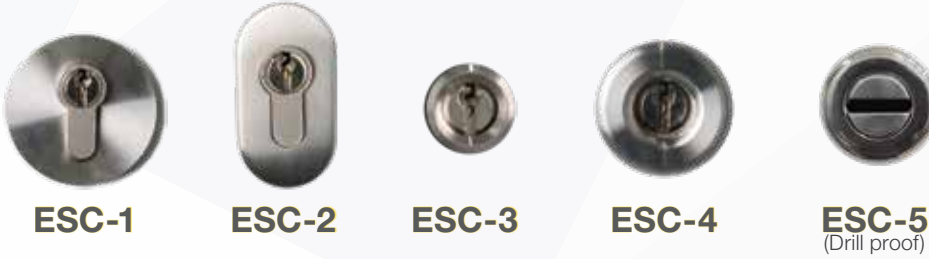

✓ Electric 5 **L5P + panic function**

5 point multi-point lock.

Round latch bolts and hook bolts lock the leaf on closure automatically. Deadbolt is locked by the key.

All latches and deadbolt are unlocked by pressing inside handle.

L3P

L5P

L3P+D&N

L3P+D&N+EM

L5PMA

L5PM

L5PA

**L5P+
panic
funktion**

✓ Escutcheons

You can choose from five stainless steel escutcheons.

✓ Stainless steel pull handles

H45R

Ø 30 mm
45°

Heights available:
500 mm
800 mm
1200 mm
1400 mm
1600 mm

H45S

30x20 mm
45°