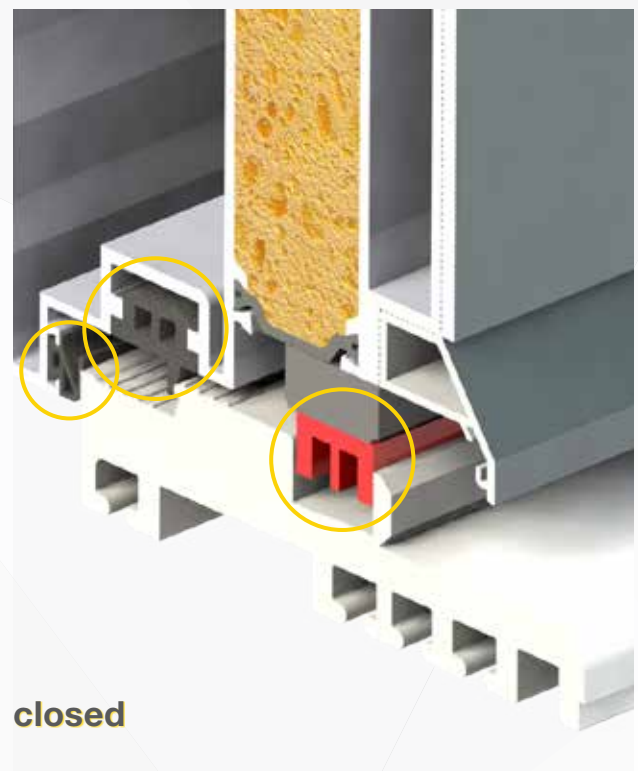

The 'pop-up' magnetic strip is a high quality durable and maintenance free threshold system that significantly improves insulation and draughts. Two further rubbers ensure the best possible performance.

As the door closes a magnetic strip rises to create a perfect seal between the threshold and door. As the door opens the strip gently drops back into its groove reducing the step.

Our magnetic threshold has been designed to reduce the obstacles met by wheelchairs, prams and other wheeled vehicles.