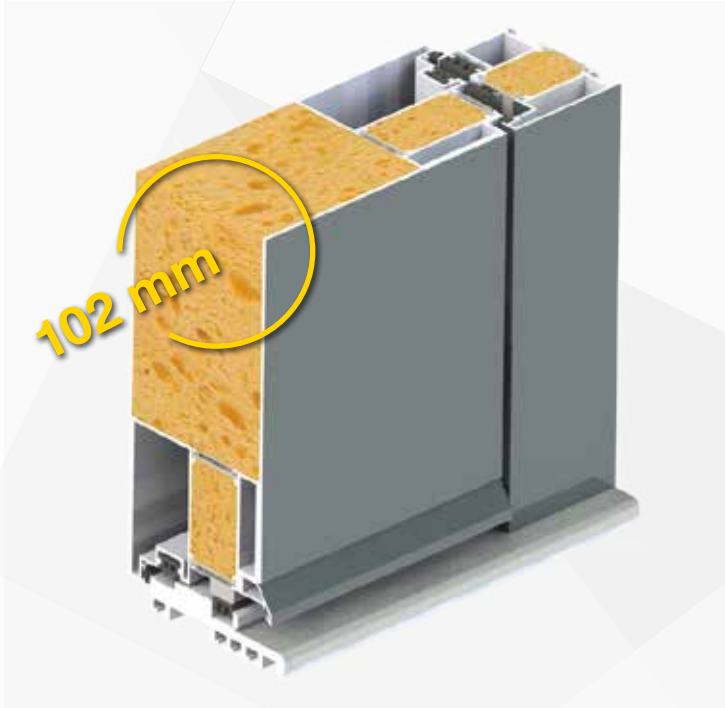

A high quality durable magnetic 'pop-up' threshold is supplied with all RD80 & RD100 doors. Opening into the building and out are available.

All windows and sidelights are triple glazed with safety glass. Many decorative glass options are available including bespoke / custom engraving. Individual design elements can be added to complete your bespoke / custom doors.

All doors are made to order up to 1250mm wide & 2250mm high. For larger sizes consult manufacturer for feasibility.

RD100

Ryterna entrance doors are made to resist the elements and certified by IFT testing institute in Rosenheim, Germany.

Thermal transmittance
U value

0.65 W/m²K

Safety resistance class
EN 12519

RC 3*

Wind resistance class
EN 12207:199-11

3

Rain resistance class
EN 12208:199-11

6A

Sound reduction
EN 717-1:2013

-32 Db

* RC2 as standard - RC3 option upgrade