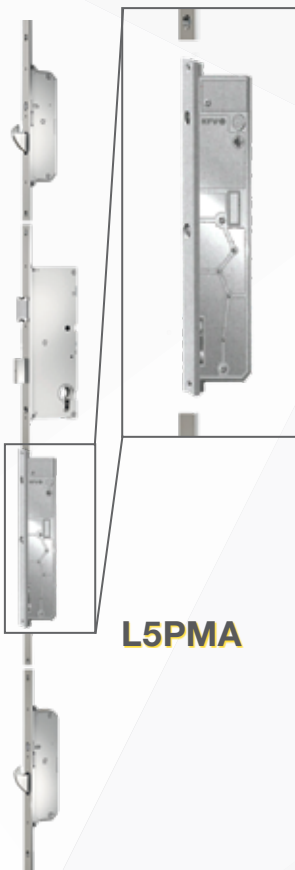

L3P

L5P

L3P+D&N

L3P+D&N+EM

L5PMA

L5PM

L5PA

**L5P+
panic
funktion**

✓ Escutcheons

You can choose from five stainless steel escutcheons.

✓ Stainless steel pull handles

H45R

Ø 30 mm
45°

Heights available:
500 mm
800 mm
1200 mm
1400 mm
1600 mm

H45S

30x20 mm
45°