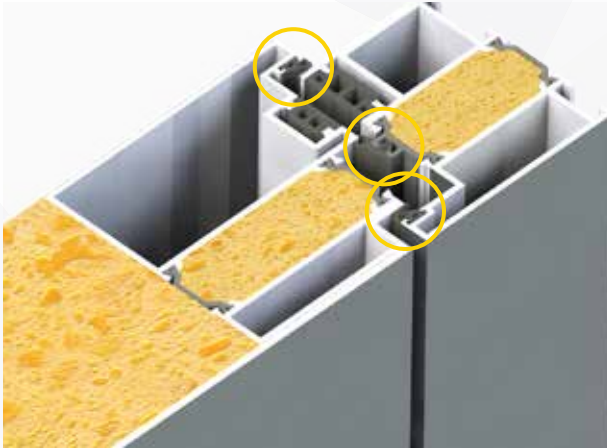

✓ Two types of frames

1. Flat
2. Jutted