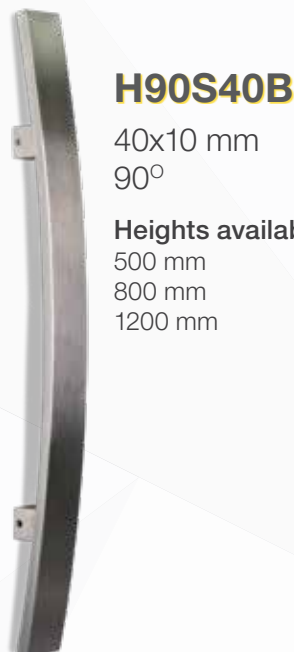

H90S40B

40x10 mm
90°

Heights available:
500 mm
800 mm
1200 mm