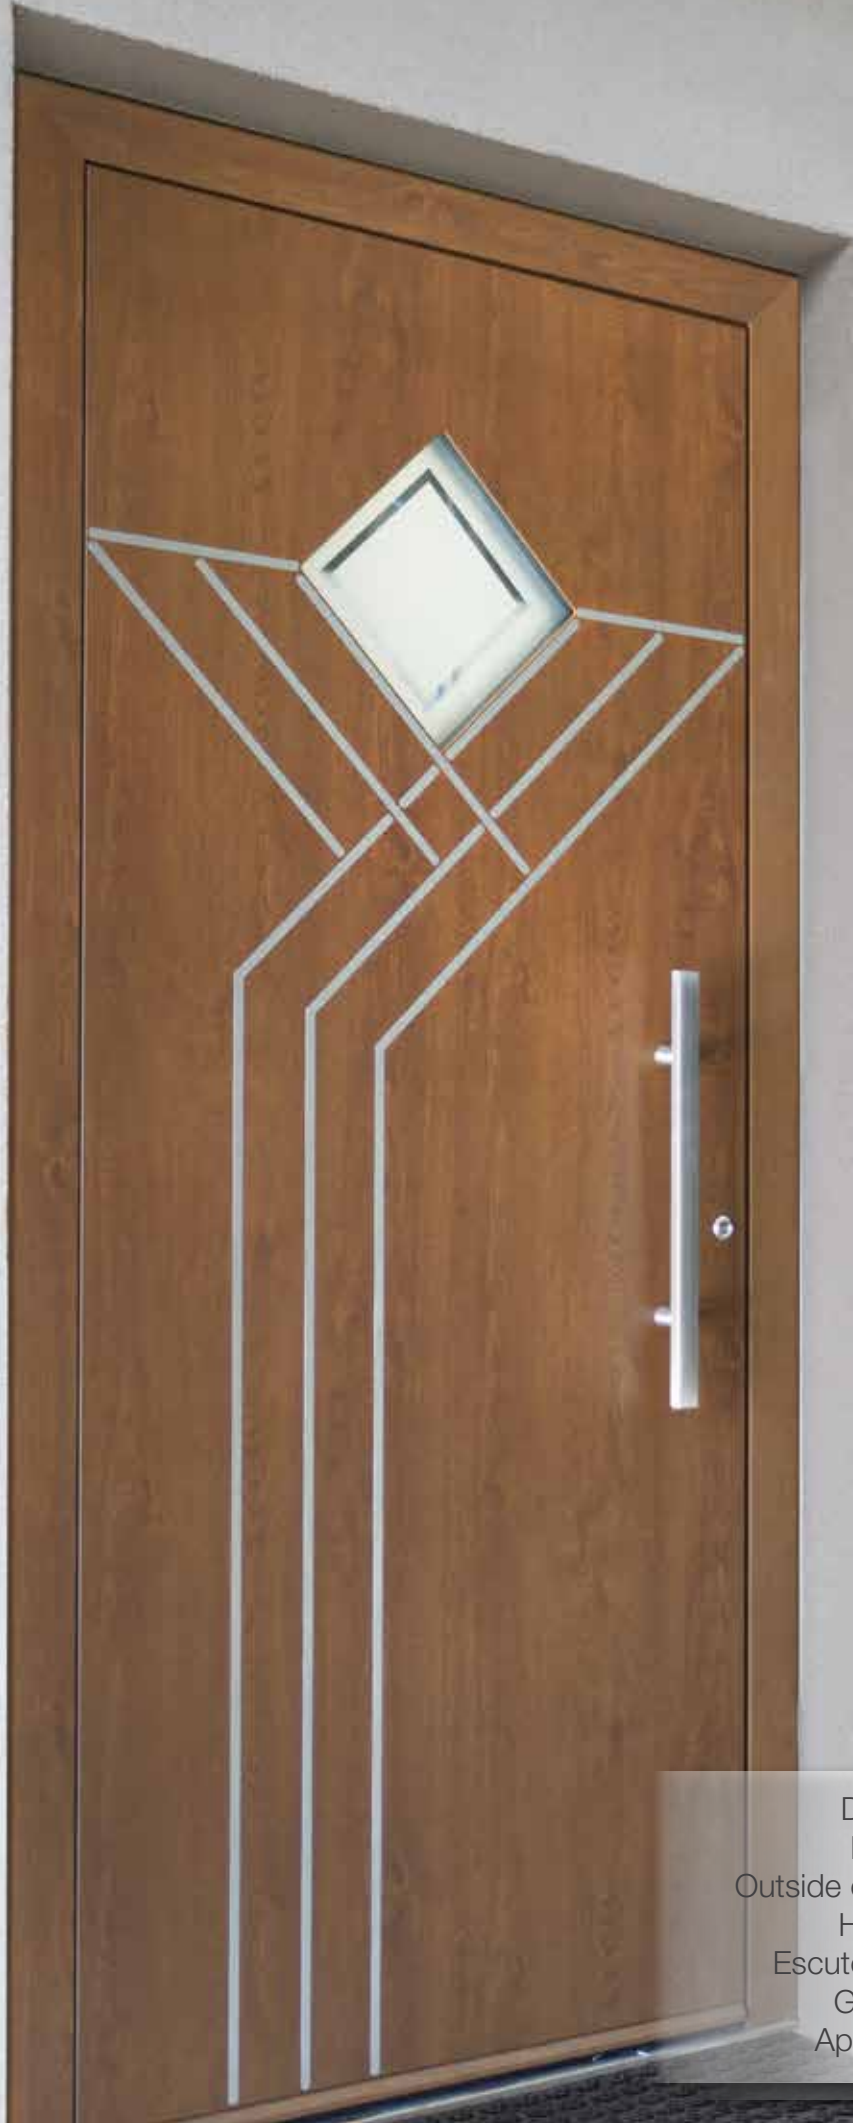

Design **657**
Model **RD80**
Outside colour **Golden Oak**
Handle **H90S-500**
Escutcheon **ESC-3**
Glazing **Etched effect**
Applique **Inlaid stainless metal**