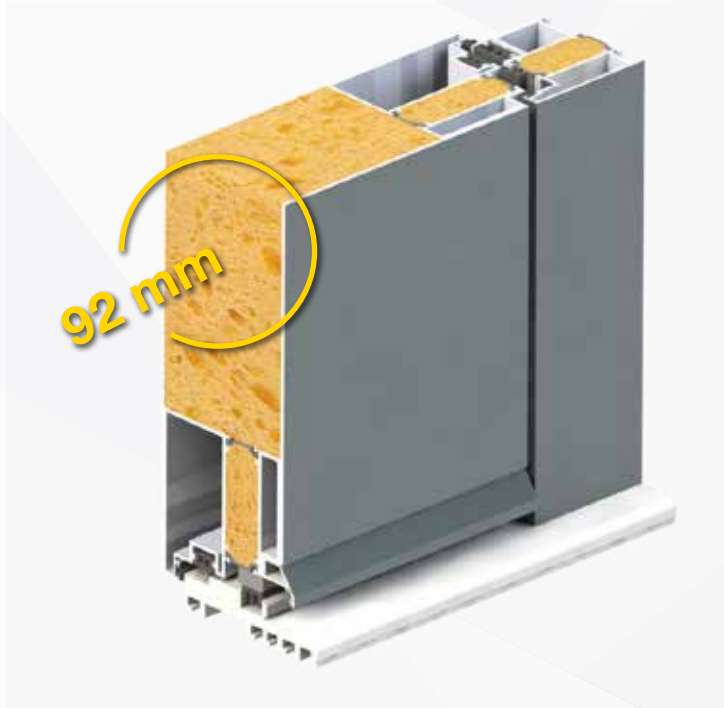

The door frame is constructed from aluminium profiles including a thermal break to reduce thermal transference from the outer to inner skin. The door leaf's inner and outer skins are created from a single sheet 2.5 mm thick aluminium sheets (some designs may differ).

The door's inner core, assembly profiles and frames are filled with a strong environmentally friendly freon free PU foam.

Triple all round perimeter rubber weather sealing completes a combination that gives Ryterna entrance doors the following performance values:

RD80

Ryterna entrance doors are made to resist the elements and certified by IFT testing institute in Rosenheim, Germany.

Thermal transmittance

U value

0.69 W/m²K

Safety resistance class

EN 12519

RC 3*

Wind resistance class

EN 12207:199-11

3

Rain resistance class

EN 12208:199-11

6A

Sound reduction

EN 717-1:2013

-32 Db

* RC2 as standard - RC3 option upgrade